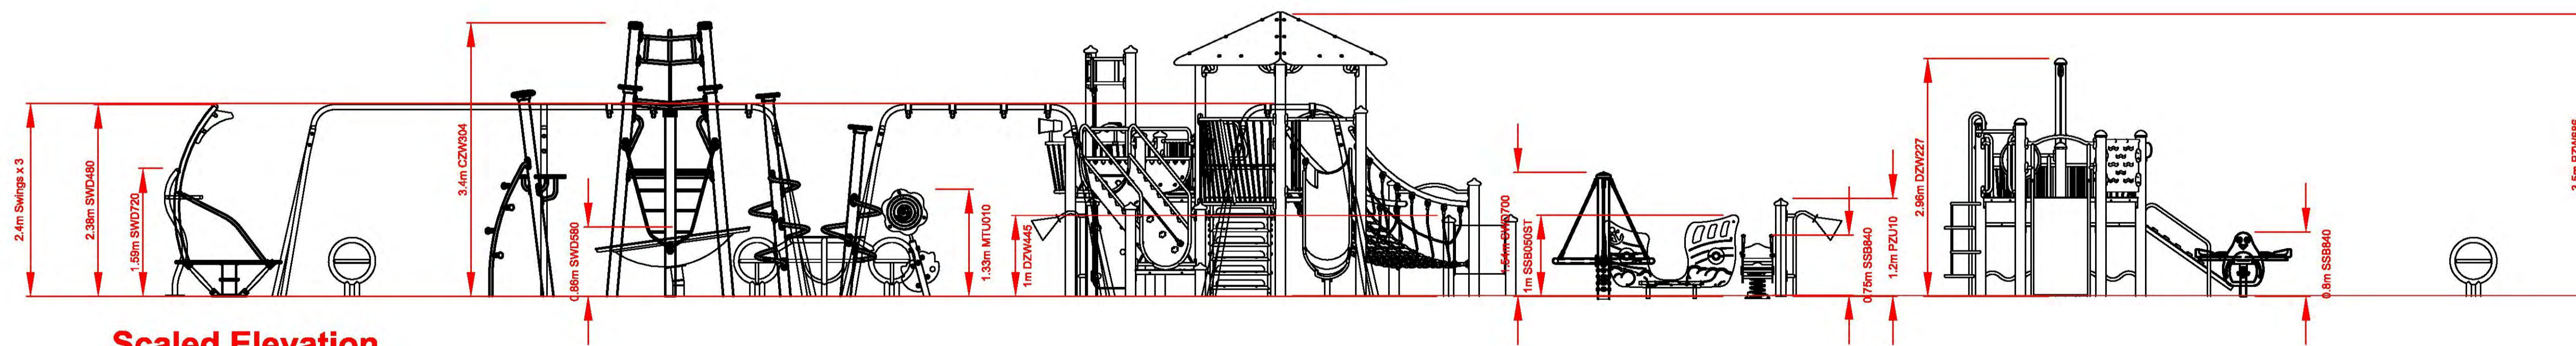

North View

East View

West View

South View

Scaled Elevation

5m

10m

15m

20m

**Shoebury Park
Southend on Sea - Elevations**

Quote No.3800977A

Dwn JO Scale 1:50@A1 15.10.19

Do not scale from this drawing